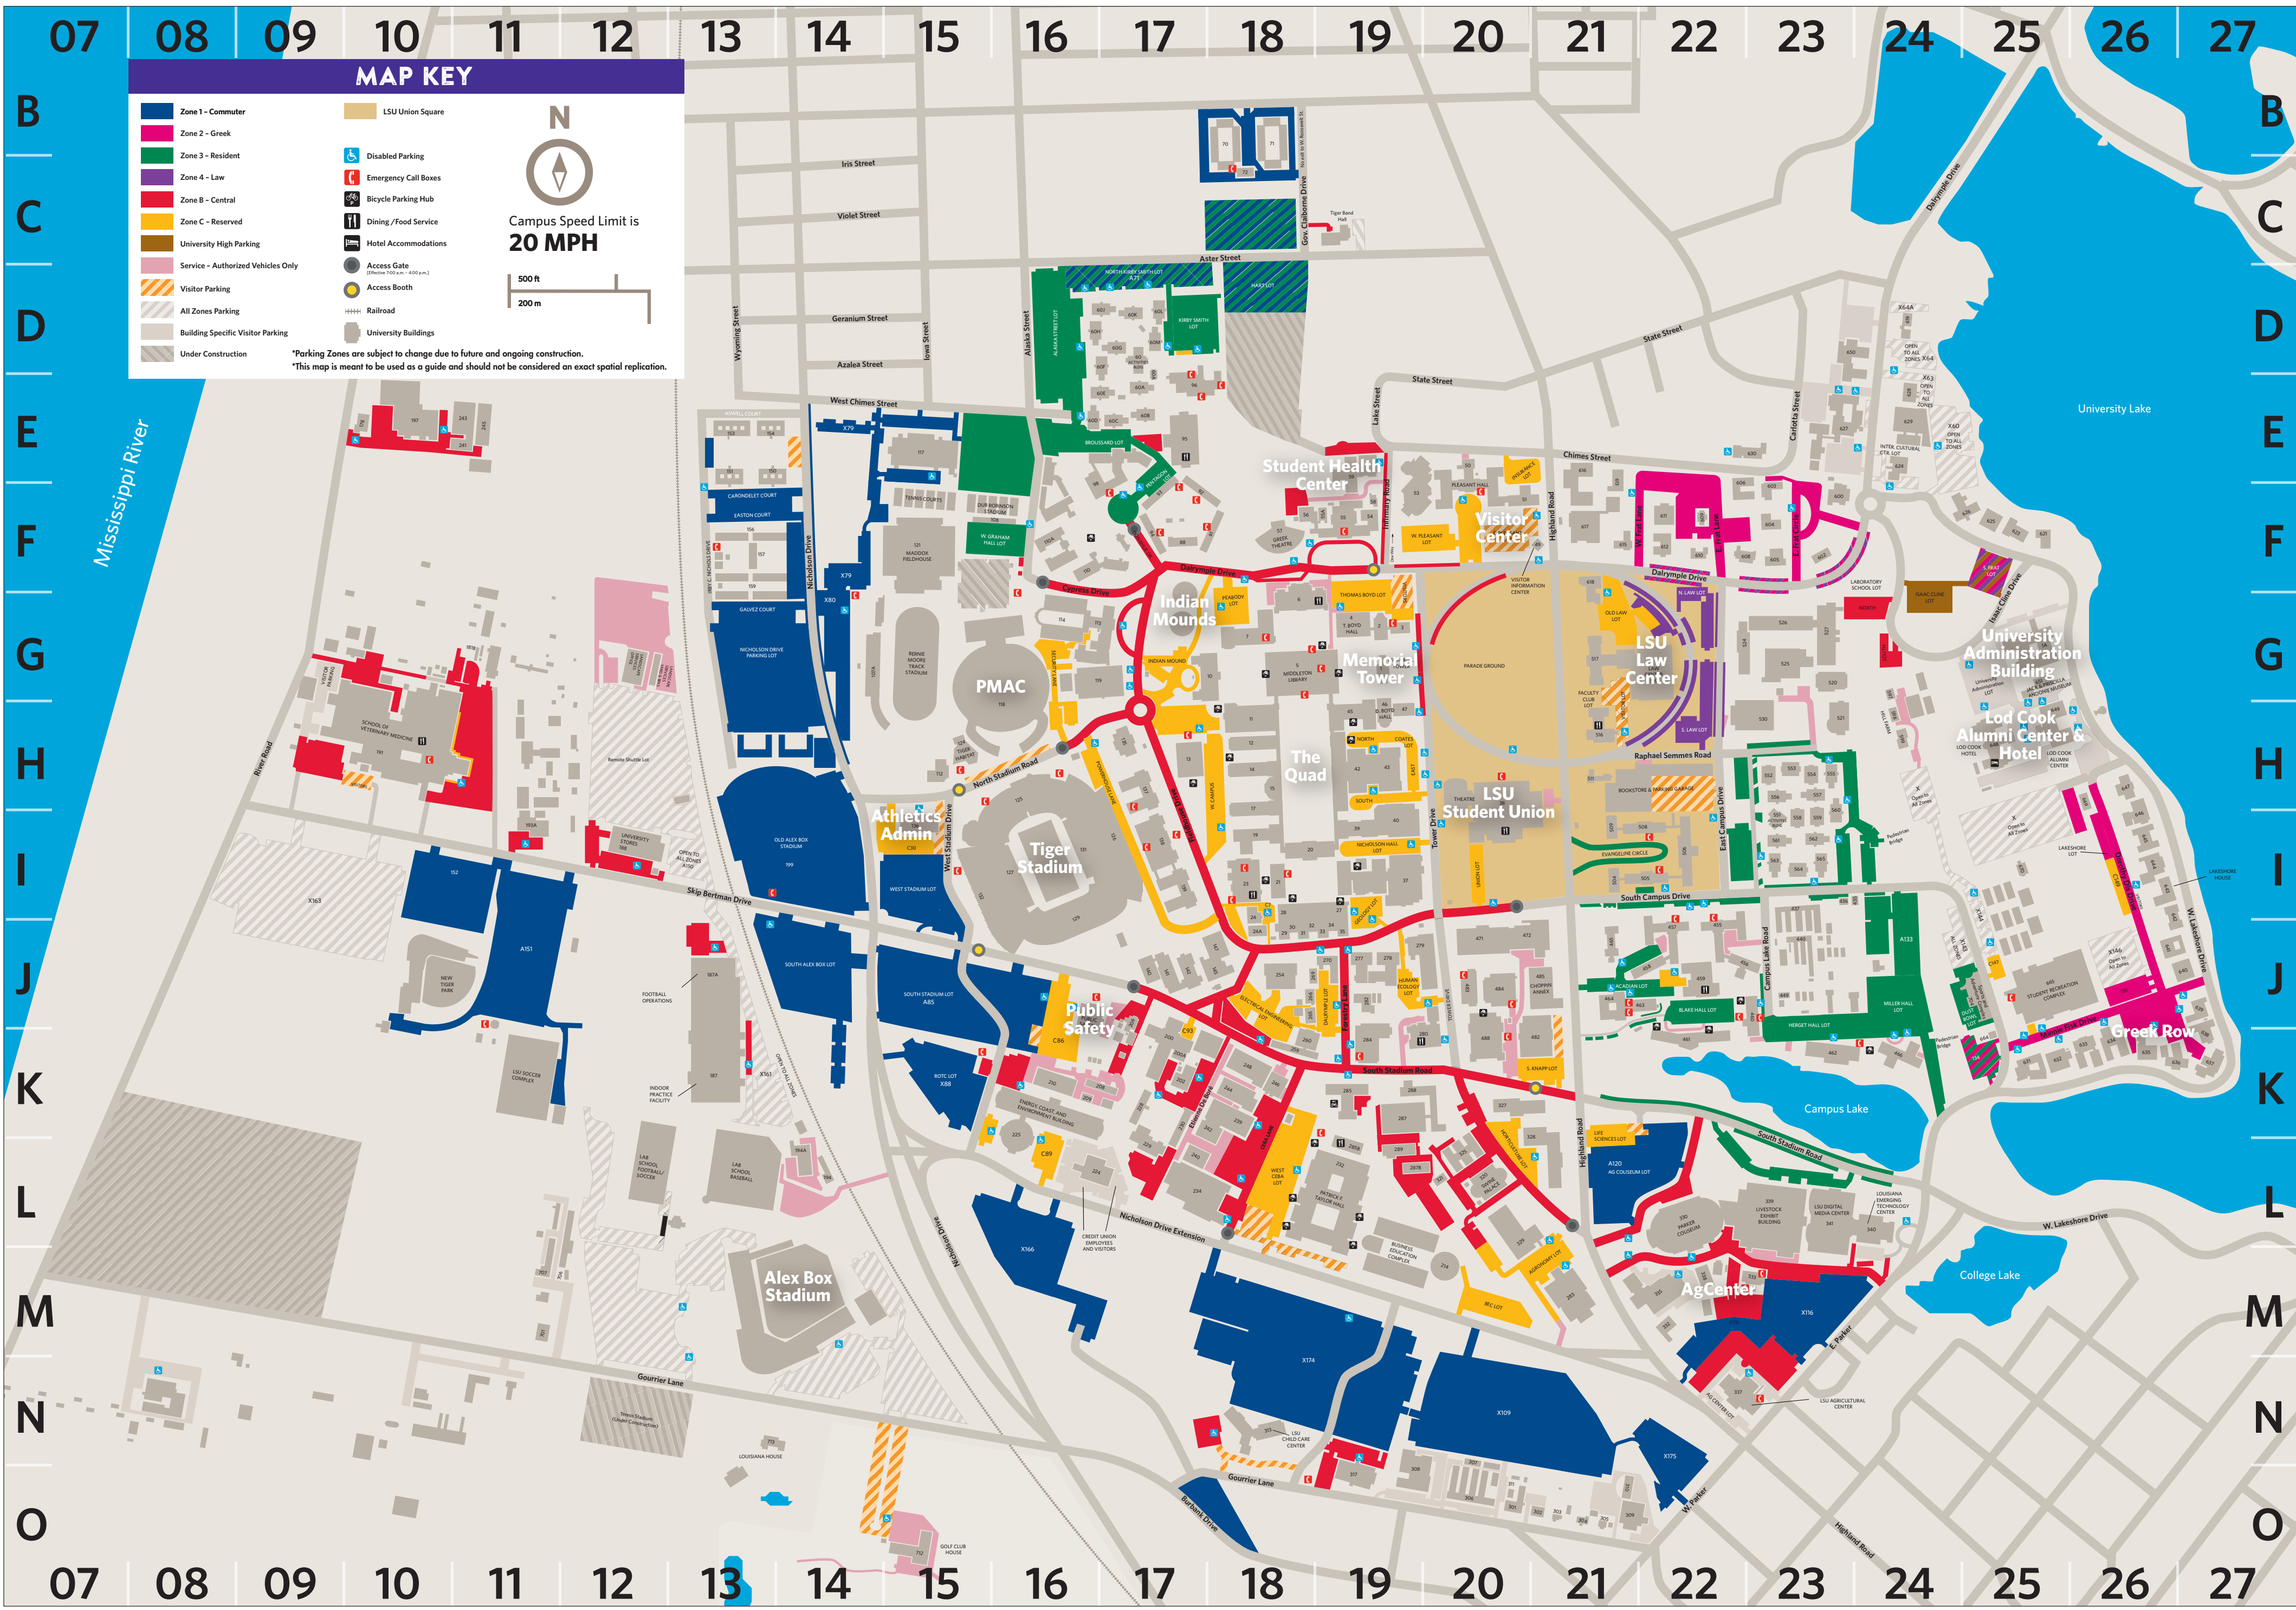

LSU

2014-2015 TRAFFIC & PARKING REGULATIONS & MAP